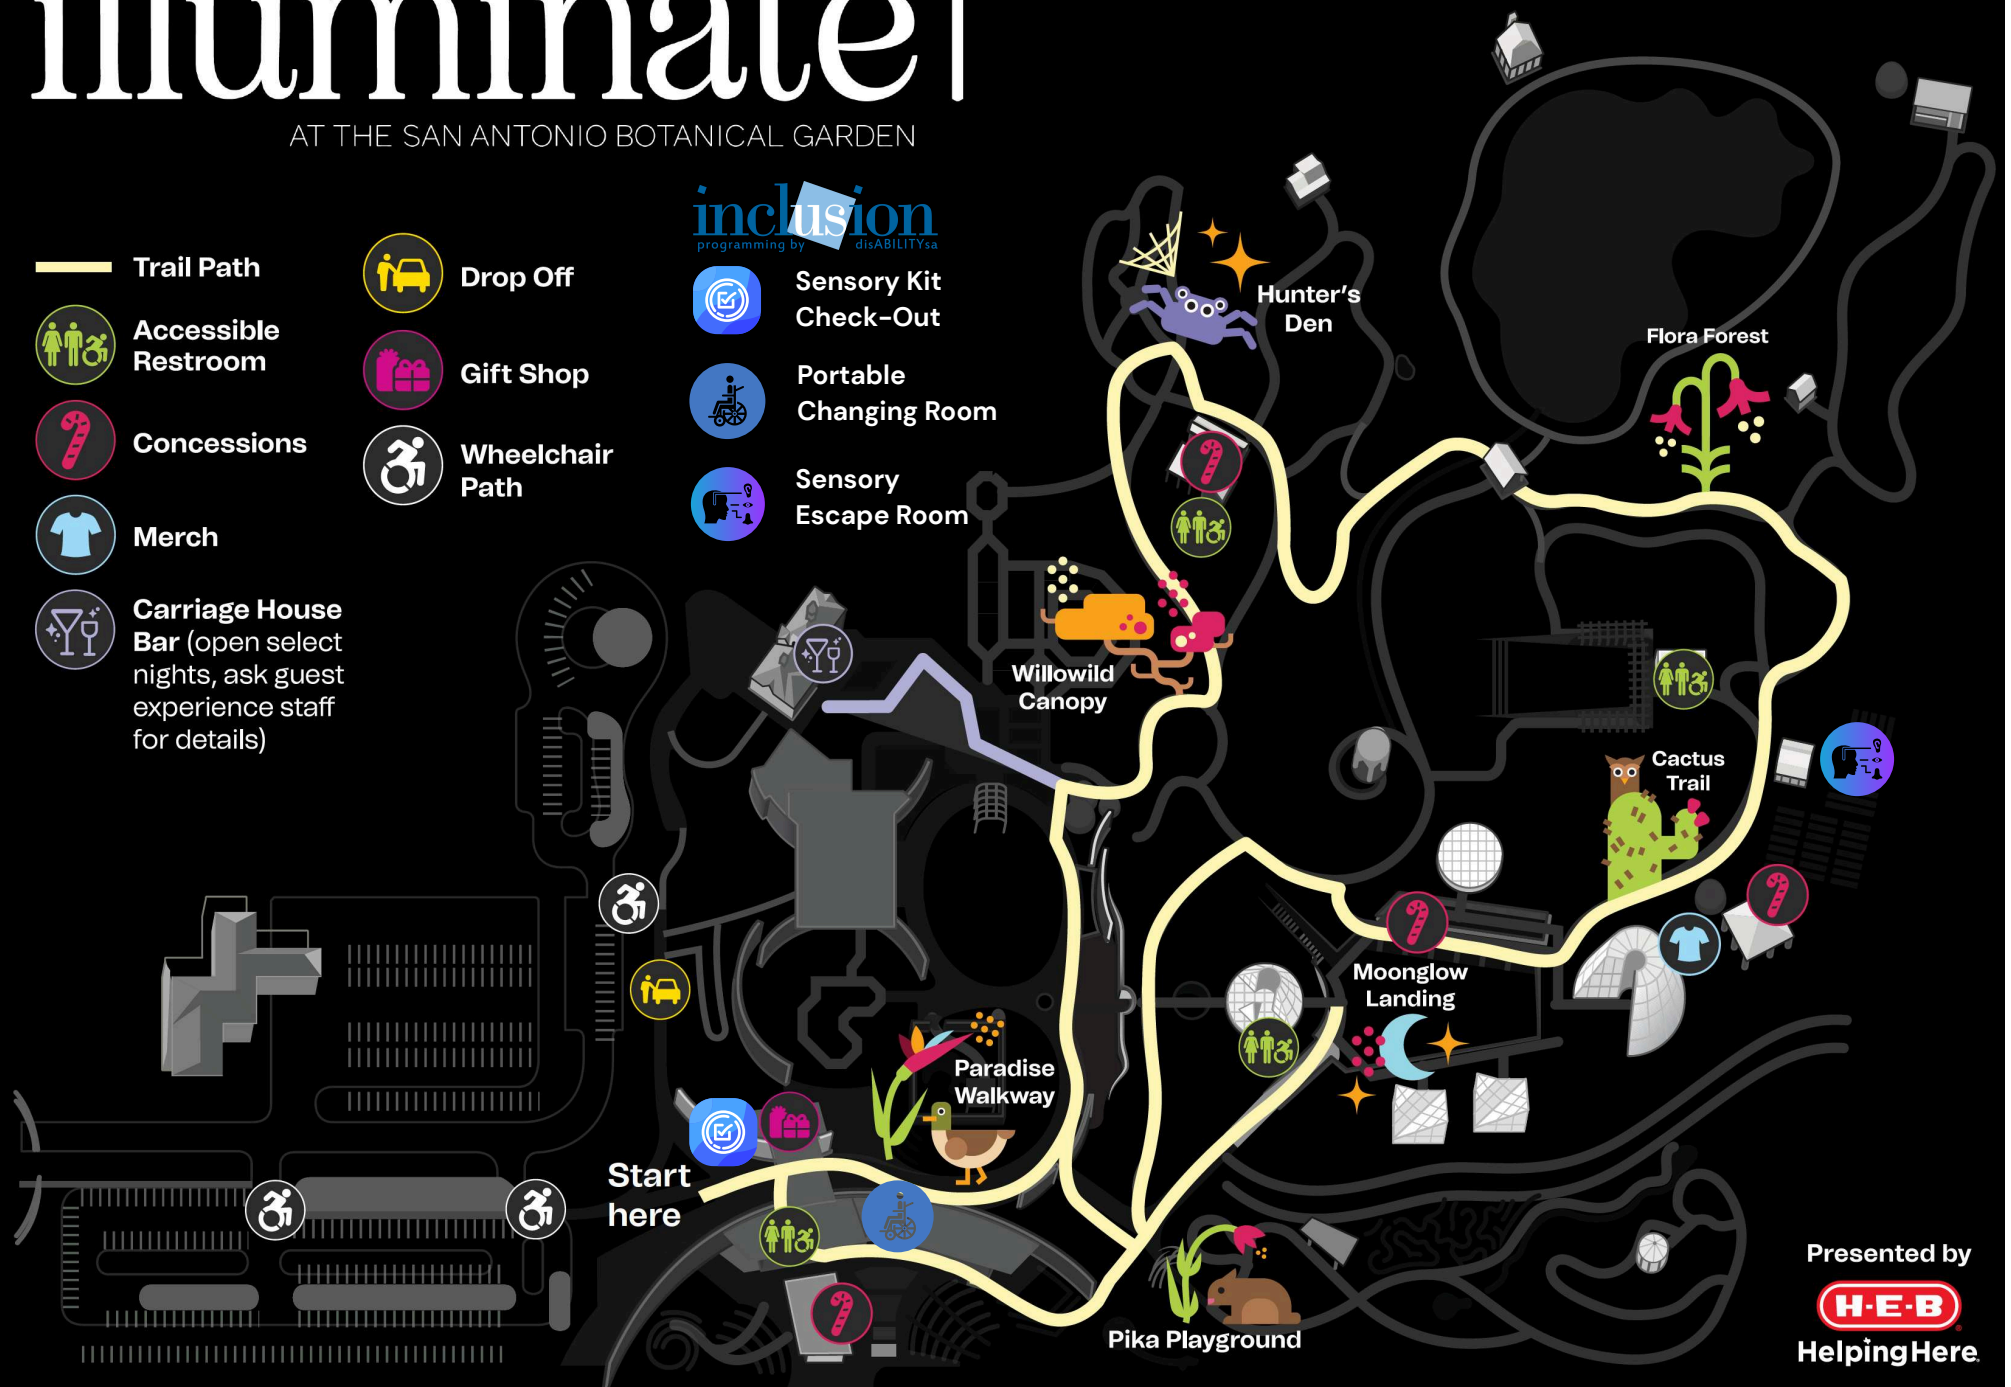

illuminate

AT THE SAN ANTONIO BOTANICAL GARDEN

disabilitysa
educate • advance • engage

inclusion
programming by disabilitysa

Trail Path

Drop Off

Sensory Kit
Check-Out

Accessible
Restroom

Gift Shop

Portable
Changing Room

Concessions

Wheelchair
Path

Sensory
Escape Room

Merch

Carriage House
Bar (open select
nights, ask guest
experience staff
for details)

Presented by